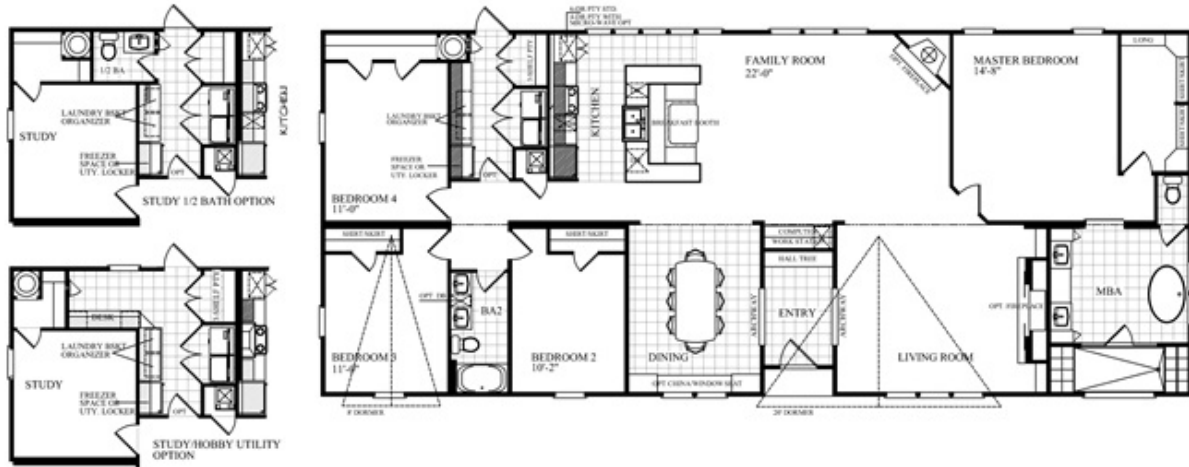

THE BILTMORE

THE BILTMORE

Model number: 45TFC34763AH16S

3 beds • 2 baths • 2584 sq.ft. • 34' width • 76' depth

Our home building facilities invest in continuous product and process improvements. Plans, dimensions, features, materials, specifications and availability are subject to change without notice or obligation. Renderings and floor plans are representative likenesses of our homes and may differ from the actual homes. We invite you to tour a Home Center near you and inspect the highest value in quality housing available or call (918) 728-2277 to speak with a Home Consultant. Copyright 2017, CMH. All rights reserved.