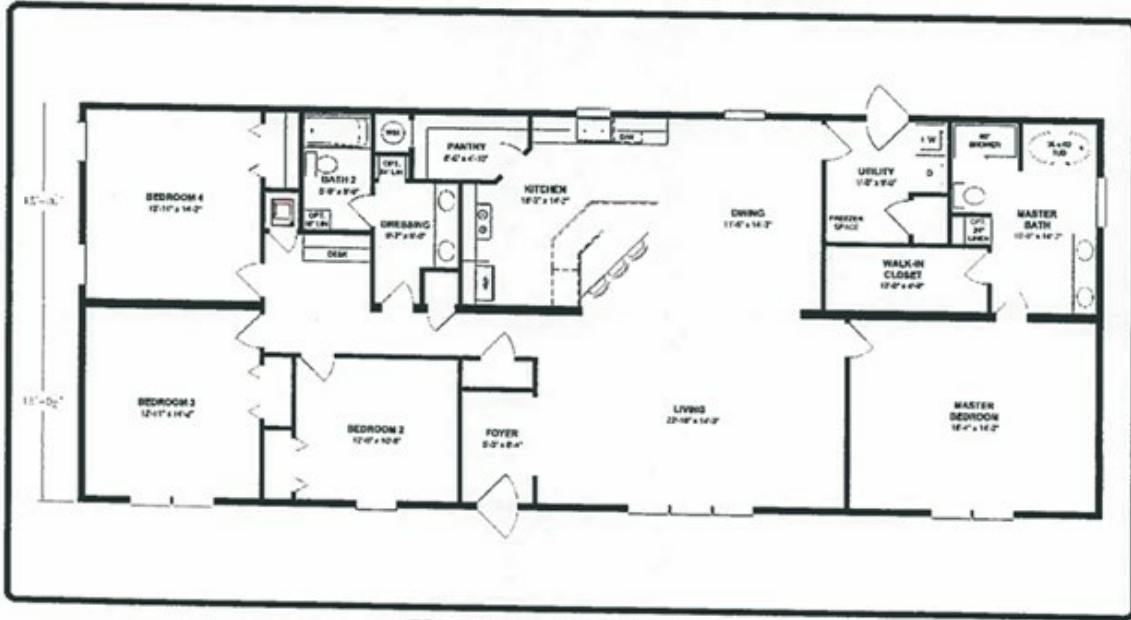

Franklin Webster

**Franklin Webster** Model number: A100180432

0 beds • 0 baths • 2432 sq.ft. • 32' width • 76' depth

Builder Franklin  
Series Freedom Living  
Model # 1001-80-4-32  
Square Feet 2280  
Bedrooms 4  
# Sections 2

Prepared For  
Salesperson  
Bathrooms 2  
Kitchen Loc Center rear  
Bedroom Loc Split  
# Living Areas 1

**HOUSE #9**

**FREEDOM HOMES of TULSA**  
9516 E. Admiral Place • Tulsa, Oklahoma (Traffic Circle at Admiral and Mingo) • (918) 728-2277  
Manufacturer floorplans, specifications, options and prices are subject to change without notice